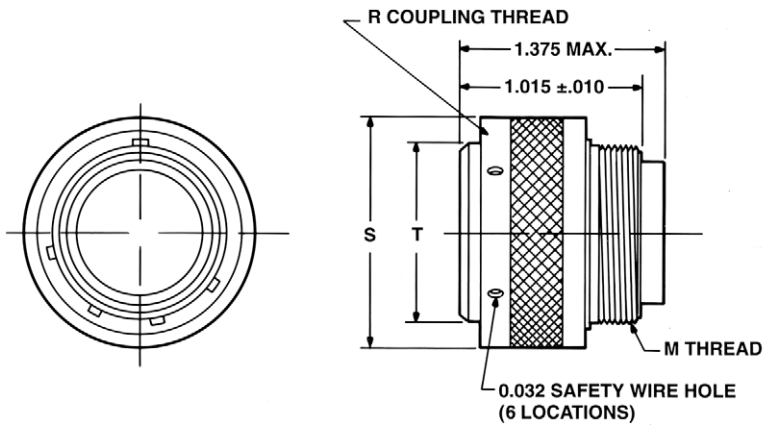

Non-Decoupling, Ratchet Lock Plug

stainless steel
ratchet lock coupling

STAINLESS STEEL
Pyle ZZY-RC-12XX* Series
Military Class E

* To complete order number, see how to order, page 7.

Shell Size	Cable Support Thread M	Coupling Thread R	Coupling Nut Dia S	Shell Dia. T
08	NA	NA	NA	NA
10	.563-36	.687-24	.931	.526
12	.733-36	.875-20	1.111	.696
14	.803-36	.937-20	1.175	.765
16	.930-36	.812-20	1.302	.892
18	1.036-36	.937-20	1.408	.998
20	NA	NA	NA	NA
22	1.286-36	1.437-18	1.658	1.248
24	1.411-36	1.562-18	1.783	1.373
28	1.661-36	1.812-16	2.038	1.623

NA designates not available.
All dimensions for reference only.