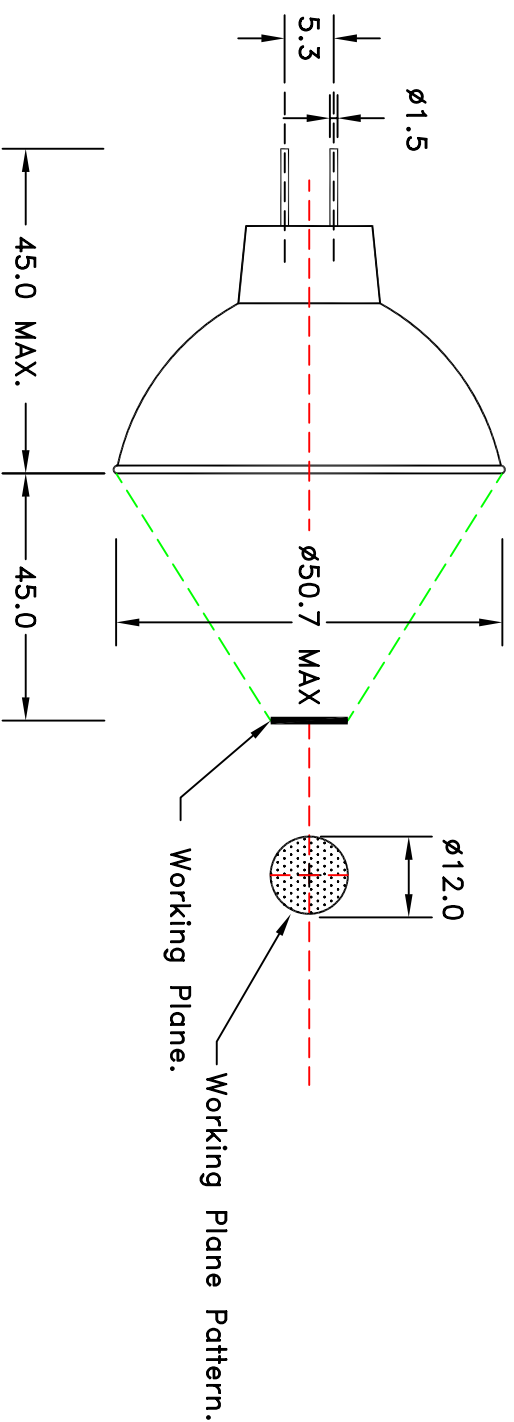

REVISIONS				
ZONE	REV	DESCRIPTION	DATE	APPROVED
	A	Changed Drawing number from 155-1596 to 155-1595	10/19/04	NP

SPECIFICATIONS:

Design Voltage: 12V
 Design Watage: 75W
 Color Temperature: 3,050K^e
 Life at Design Voltage: 3000hours
 Filament Type: C-6
 Working Distance: 45 mm
 Base Type: GX5.3
 Burning Position: Any.
 Lamp envelope: Non UV Blocking Quartz

Tolerance: +/- 0.25 mm.

Gilway
 Technical Lamp

Scale: none Drawn By: V.S.

Date: 02/20/03 Approved By:

L6420 12V, 75W HALOGEN LAMP WITH FOCUSED ELLIPSOIDAL DICHOIC REFLECTOR.

DIMENSIONS-MM		Drawing Number	REV
		155-1595	A