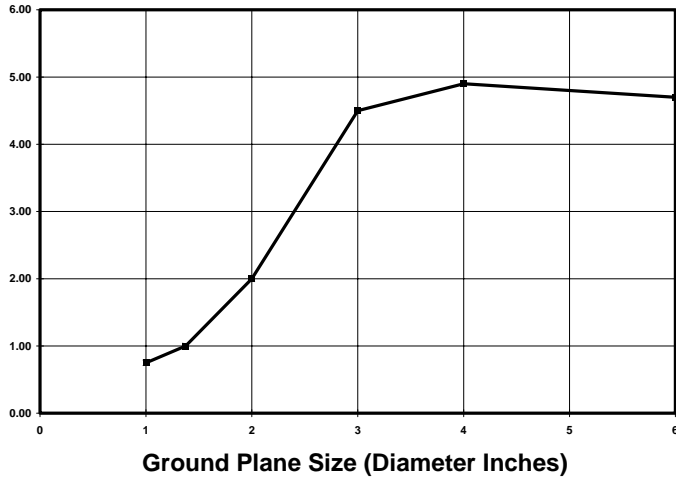

Antenna Zenith Gain vs Ground Plane Size
GPS Micro Patch Antennas

Typical Antenna Pattern (10 dB/division)

V3.00