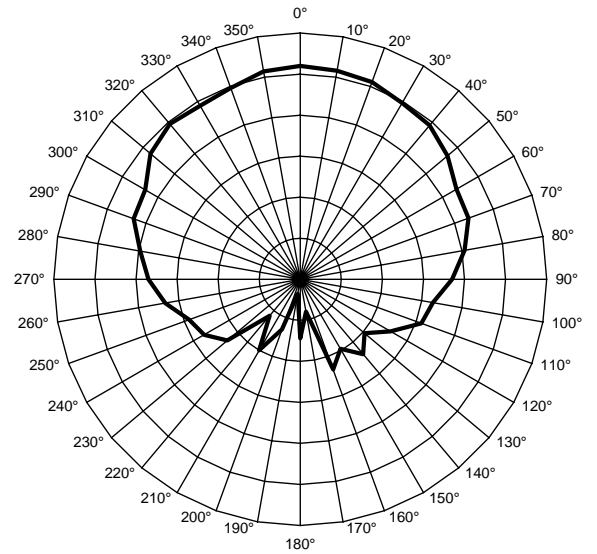

Antenna Zenith Gain vs Ground Plane Size
GPS Micro Patch Antennas

Typical Antenna Pattern (10 dB/division)

V3.00