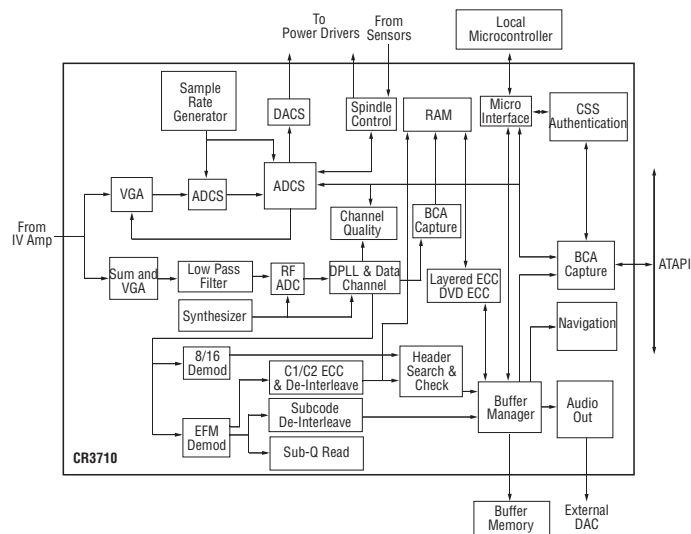

# Integrated ATAPI DVD Drive Manager

## Fully Integrated Chip for Game Consoles and DVD Players/ROMs

### CR3710 Features

- Integrates all required components for a complete ATAPI or AVI interface DVD drive (front-end) electronics solution:
  - RF amp
  - Data channel
  - Servo control processor
  - CD/DVD ECC (error correction code)
  - CSS (Authentication)
  - ATAPI decoder
- Partial Response Maximum Likelihood (PRML) data channel.
- High-performance controller supports DVD disc speeds up to 8x (and CD to 32x)
- Servo Control Processor (SCP) on board
- Enhanced defect management
- Direct audio/video interface for DVD player and game console applications
- ATAPI interface for DVD and game console solutions
- DVD navigation support
- DVD player reference kit available
- 208-pin LQFP package

The CR3710 is a high-integration, high-performance ATAPI DVD drive manager. It integrates all required components in a DVD loader for DVD players, slim-line DVD-ROM drives, and game consoles. The CR3710 includes an RF amp, servo control processor, data channel, CD/DVD ECC, CSS authorization, CD/DVD-ROM decoder, and both AVI and ATAPI interfaces.