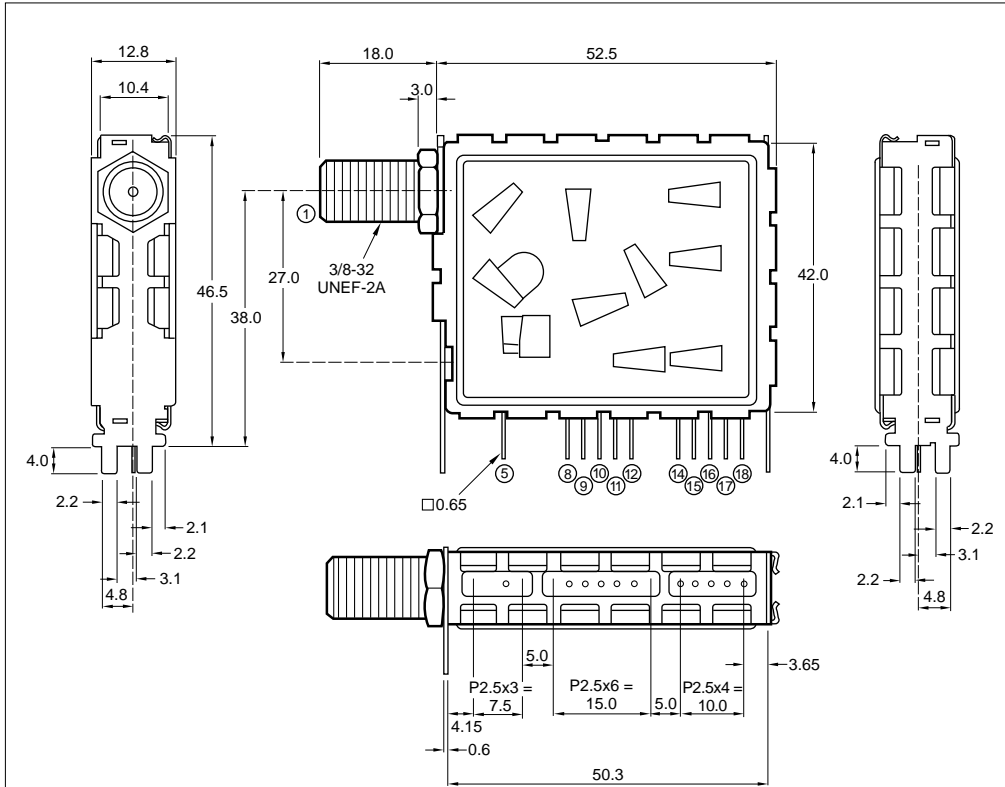

PRODUCT INFORMATION

SHARP

BSFH77G25 MECHANICAL DIMENSIONS

NO.	NAME	I/O	VOLT (V)	NOTE
1	RF IN	I		
2				
3				
4				
5	B1 (LNB)	I		TO LNB
6				
7				
8	AFT OUT 1	O		DIGITAL AFT
9	AFT OUT 2	O		DIGITAL AFT
10	AGC	O		AGC OUT
11	B2	I	+5	
12	BASE BAND	O		BB OUT
13				
14	SDA	I/O		
15	TUN	I	+28	
16	SCL	I		
17	P7	I/O		
18	P3	I		