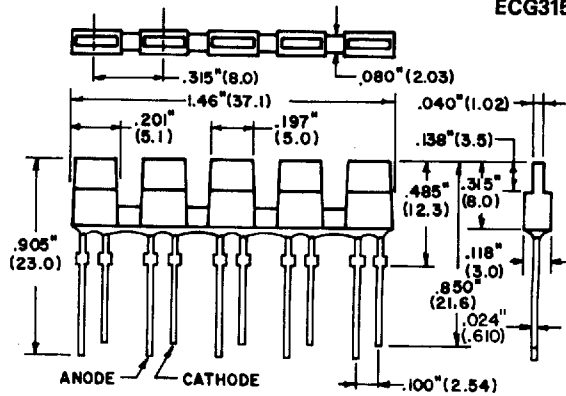

# Multi-Lamp LED Arrays

ECG Type	Description	Viewed Color	Ratings Per Lamp					Fig. No.	
			Max Power Dissipation P <sub>t</sub> (mW)	Max Forward Voltage V <sub>F</sub> (V)	Max DC Reverse Voltage V <sub>R</sub> (V)	Max Forward Current I <sub>F</sub> (mA)	Typical Viewing Angle Degrees		Typical Luminous Intensity MCD
ECG3150	5 Lamp Rectangular LED Array for Bar Graph, Level and VU Meters	Red	70	1.9	3.0	30	50	.4	P41
ECG3151		Green	70	2.1	3.0	30	50	.7	P41
ECG3152		Yellow	70	2.1	3.0	30	50	1.5	P41
ECG3153		Red	70	1.9	3.0	30	50	.5	P42
ECG3154		Green	70	2.1	3.0	30	50	1.2	P42
ECG3155	Yellow	70	2.1	3.0	30	50	1.5	P42	
ECG3156	7 Lamp Rectangular LED Array for Bar Graph, Level and VU Meters	Red	70	2.8	4.0	15	50	.6	P48
ECG3157		Green	90	2.8	4.0	20	50	1.5	P48
ECG3158		Yellow	90	2.8	4.0	20	50	1.5	P48

## Outlines

Fig. P41

Fig. P42

Fig. P48