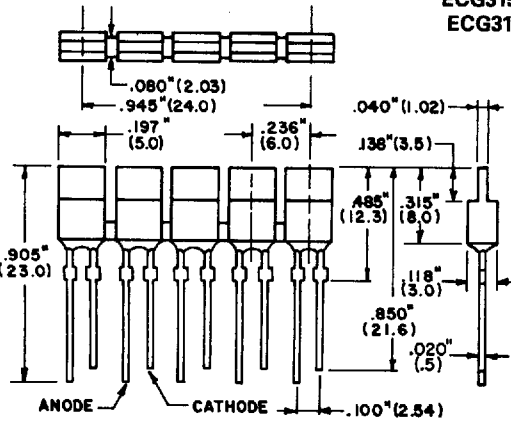

# Multi-Lamp LED Arrays

ECG Type	Description	Viewed Color	Ratings Per Lamp					Fig. No.	
			Max Power Dissipation P <sub>t</sub> (mW)	Max Forward Voltage V <sub>F</sub> (V)	Max DC Reverse Voltage V <sub>R</sub> (V)	Max Forward Current I <sub>F</sub> (mA)	Typical Viewing Angle Degrees		Typical Luminous Intensity MCD
ECG3150	5 Lamp Rectangular LED Array for Bar Graph, Level and VU Meters	Red	70	1.9	3.0	30	50	.4	P41
ECG3151		Green	70	2.1	3.0	30	50	.7	P41
ECG3152		Yellow	70	2.1	3.0	30	50	1.5	P41
ECG3153		Red	70	1.9	3.0	30	50	.5	P42
ECG3154		Green	70	2.1	3.0	30	50	1.2	P42
ECG3155	Yellow	70	2.1	3.0	30	50	1.5	P42	
ECG3156	7 Lamp Rectangular LED Array for Bar Graph, Level and VU Meters	Red	70	2.8	4.0	15	50	.6	P48
ECG3157		Green	90	2.8	4.0	20	50	1.5	P48
ECG3158		Yellow	90	2.8	4.0	20	50	1.5	P48

## Outlines

Fig. P41

Fig. P42

Fig. P48