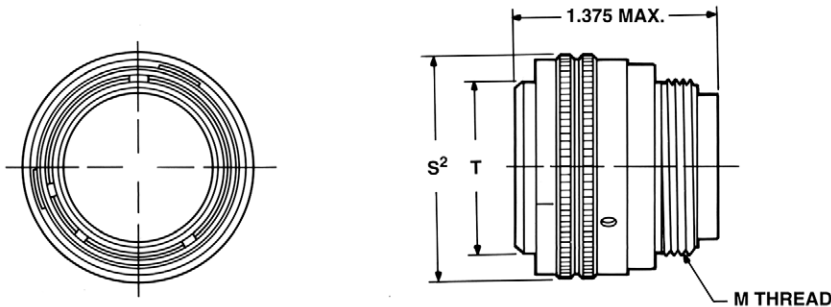

# Firewall Class K Straight Plug

Class K stainless steel,  
threaded/bayonet coupling

**THREADED COUPLING**  
Class K Stainless Steel  
Pyle FPK-11XX\* Series  
MS27615KXXTXX\*  
Military Class K

**BAYONET COUPLING**  
Class K Stainless Steel  
Pyle FYL-11XX\* Series  
MS27615KXXBXX\*  
Military Class K

\* To complete order number,  
see how to order, page 21.

Shell Size	Cable Support Thread M	Coupling Thread R	Coupling Nut		Shell Dia. T
			Dia. S <sup>1</sup>	Dia. S <sup>2</sup>	
08	NA	NA	NA	NA	NA
10	NA	NA	NA	NA	NA
12	.733-36	.875-20	.984	1.018	.696
14	.803-36	.937-20	1.054	1.087	.765
16	.930-36	1.062-18	1.181	1.214	.892
18	1.036-36	1.187-18	1.287	1.320	.998
20	NA	NA	NA	NA	NA
22	1.286-36	1.437-18	1.537	1.570	1.248
24	1.411-36	1.562-18	1.662	1.695	1.373
28**	1.661-36	1.812-16	1.912	NA	1.623

NA designates not available. \*\* Available in Threaded Coupling only.  
All dimensions for reference only.