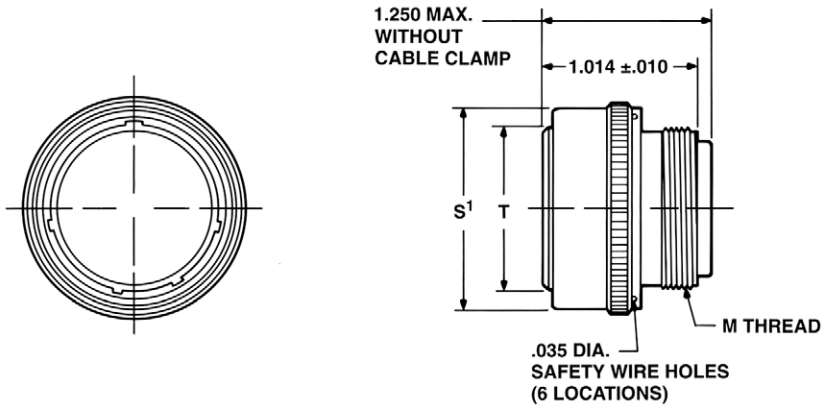

# Firewall Class K Straight Plug

Class K stainless steel,  
threaded/bayonet coupling

**THREADED COUPLING**  
Class K Stainless Steel  
Pyle FPK-11XX\* Series  
MS27615KXXTXX\*  
Military Class K

**BAYONET COUPLING**  
Class K Stainless Steel  
Pyle FYL-11XX\* Series  
MS27615KXXBXX\*  
Military Class K

\* To complete order number,  
see how to order, page 21.

Shell Size	Cable Support Thread M	Coupling Thread R	Coupling Nut		Shell Dia. T
			Dia. S <sup>1</sup>	Dia. S <sup>2</sup>	
08	NA	NA	NA	NA	NA
10	NA	NA	NA	NA	NA
12	.733-36	.875-20	.984	1.018	.696
14	.803-36	.937-20	1.054	1.087	.765
16	.930-36	1.062-18	1.181	1.214	.892
18	1.036-36	1.187-18	1.287	1.320	.998
20	NA	NA	NA	NA	NA
22	1.286-36	1.437-18	1.537	1.570	1.248
24	1.411-36	1.562-18	1.662	1.695	1.373
28**	1.661-36	1.812-16	1.912	NA	1.623

NA designates not available. \*\* Available in Threaded Coupling only.  
All dimensions for reference only.