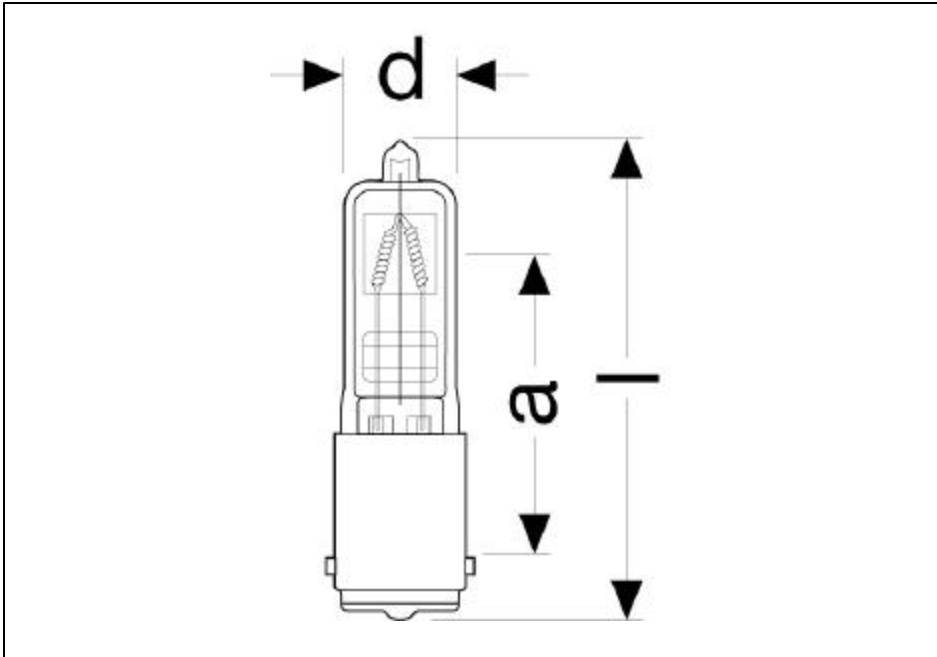

Product Information Bulletin

CAX

Mains-Voltage Halogen Lamp

CAX (NAED 58831) Mains-Voltage Halogen Lamp

- Single-ended T-4 quartz halogen glass
- Whiter brighter usable light
- Long service life 250 vs 50 compared to the incandescent version
- Rugged innovative halogen mount design
- Higher color temperature 3000 vs 2900 K
- 250 Watts vs 50 Watts

Technical Data

Lamp / order reference (Product ordering number)	CAX (58831)	
Electrical data:		
Rated lamp wattage (power)	50	W
Rated lamp voltage	120	V
Photometric data:		
Luminous flux	750	lm
Color temperature	3,000	K
Geometrical data:		
Lamp length (l)	61.9	mm
Diameter (d)	12.7	mm
LCL (a)	34.9	mm
Other data:		
Average service life	250	hrs
Base	Ba15d	
Coil	CC2V	
Bulb	T-4 quartz glass	
Operating limits:		
max. bulb temperature	900	°C
min. bulb temperature	250	°C
max. seal temperature	350	°C
Operating position	any	