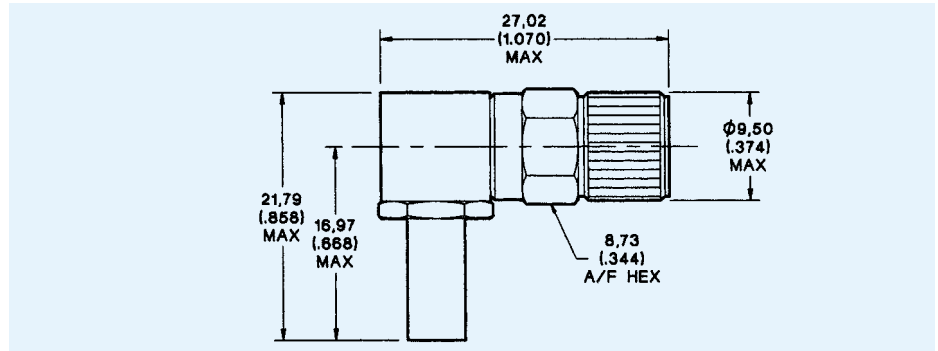

Screw-Lock Series Connectors

Straight Screw-Lock Plug

Part Number	Cable Numbers
055-124-9519910	BT2001
055-124-9529910	BT2002
055-124-9539910	BT2003
055-124-9639910	BT3002, TZC75024
055-124-9549910	RG179B/U, 187A/U

Assembly Instruction BBAI-1119 (Page 133)
[055-124-9549910 - Assembly Instruction BBAI-1040 (Page 131)]

Right Angle Screw-Lock Plug

Part Number	Cable Numbers
055-128-9219910	BT2001
055-128-9229910	BT2002
055-128-9239910	BT2003
055-128-9339910	BT3002, TZC75024
055-128-9249910	RG179B/U, 187A/U

Assembly Instruction BBAI-1041 (Page 132)

Straight Screw-Lock Bulkhead Jack

Part Number	Cable Numbers
055-127-9519A90	BT2001
055-127-9529A90	BT2002
055-127-9539A90	BT2003
055-127-9639A90	BT3002, TZC75024
055-127-9549A90	RG179B/U, 187A/U

Mounting Plan X (Page 109). Maximum Panel Thickness 5,00 (.197). Assembly Instruction BBAI-1119 (Page 133). [055-127-9549A90 - Assembly Instruction BBAI-1040 (Page 131)]

Right Angle Screw-Lock Bulkhead Jack