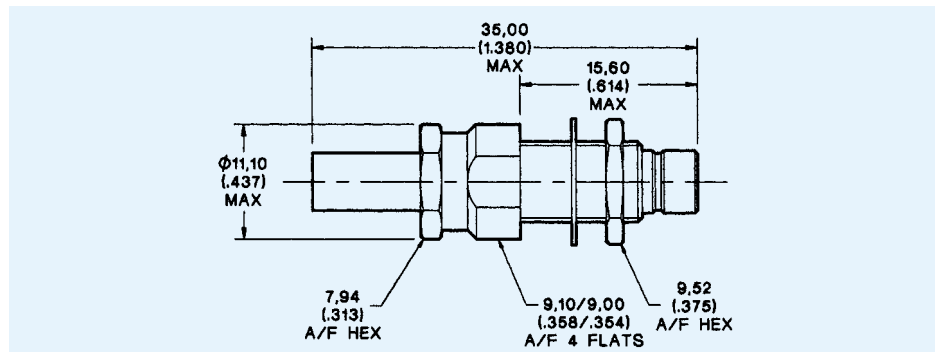

Screw-Lock Series Connectors

Straight Screw-Lock Plug

Part Number	Cable Numbers
055-124-9519910	BT2001
055-124-9529910	BT2002
055-124-9539910	BT2003
055-124-9639910	BT3002, TZC75024
055-124-9549910	RG179B/U, 187A/U

Assembly Instruction BBAI-1119 (Page 133)
[055-124-9549910 - Assembly Instruction BBAI-1040 (Page 131)]

Right Angle Screw-Lock Plug

Part Number	Cable Numbers
055-128-9219910	BT2001
055-128-9229910	BT2002
055-128-9239910	BT2003
055-128-9339910	BT3002, TZC75024
055-128-9249910	RG179B/U, 187A/U

Assembly Instruction BBAI-1041 (Page 132)

Straight Screw-Lock Bulkhead Jack

Part Number	Cable Numbers
055-127-9519A90	BT2001
055-127-9529A90	BT2002
055-127-9539A90	BT2003
055-127-9639A90	BT3002, TZC75024
055-127-9549A90	RG179B/U, 187A/U

Mounting Plan X (Page 109). Maximum Panel Thickness 5,00 (.197). Assembly Instruction BBAI-1119 (Page 133). [055-127-9549A90 - Assembly Instruction BBAI-1040 (Page 131)]

Right Angle Screw-Lock Bulkhead Jack