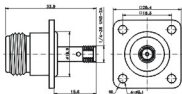

INTER SERIES ADAPTERS

1. N TO SMA

N Jack To SMA Plug

Part Number	GB Type	Remarks
N2SMA1101	N/SMA-KJ	

N Jack To SMA Jack

N2SMA2101	N/SMA-KK	
-----------	----------	--

Bulkhead N Jack To SMA Jack

N2SMA2301	N/SMA-KYK	
-----------	-----------	--

Flange Mount N Jack To SMA Jack

Part Number	GB Type	Remarks
N2SMA2202	N/SMA-KKF1	

Flange Mount N Jack To SMA Jack

N2SMA2204	N/SMA-KKF2	
-----------	------------	--

2. BNC TO SMA

Flange Mount BNC Jack To SMA Jack