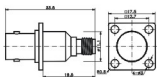

Flange Mount N Jack To SMA Jack

Part Number	GB Type	Remarks
N2SMA2202	N/SMA-KKF1	

Flange Mount N Jack To SMA Jack

N2SMA2204	N/SMA-KKF2	
-----------	------------	--

2. BNC TO SMA

Flange Mount BNC Jack To SMA Jack

BNC2SMA2201	BNC/SMA-KFK	
-------------	-------------	--

Bulkhead BNC Jack To SMA Jack

BNC2SMA2301	BNC/SMA-KYK	
-------------	-------------	--

BNC Jack To SMA Jack

BNC2SMA2101	BNC/SMA-KK	
-------------	------------	--