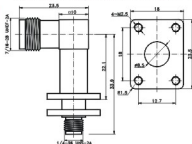

INTER SERIES ADAPTERS

3. MCX TO SMA

Part Number	GB Type	Remarks
MCX1SMA1101	MCX/SMA-JJ	

MCX1SMA2101	MCX/SMA-JK	

MCX2SMA1101	MCX/SMA-KJ	

MCX2SMA2101	MCX/SMA-KK	

4. TNC TO SMA

Right Angle Flange Mount TNC Jack To SMA Jack

TNC2SMA2201	TNC/SMA-KWKFD