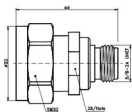

INTER SERIES ADAPTERS

10. 7/16 TO N

7/16 Plug To N Jack