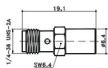

INTER SERIES ADAPTERS

5. SMA TO SMB

SMA Jack To SMB Plug