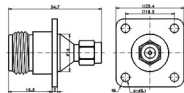

Flange Mount N Jack To SMA Plug

N2SMA1201	N/SMA-KFJ