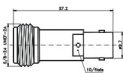

8. N TO BNC

N Jack (75Ω) To BNC Jack

NQ2BNC2101	N/BNC-75K/50K