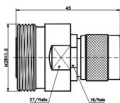

7/16 Jack To N Plug