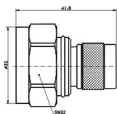

7/16 Plug To N Jack

Part
Number

GB
Type

Remarks

DIN1N2101

7/16-N-JK

7/16 Plug To N Plug

DIN1N1101