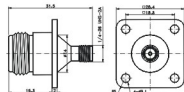

Flange Mount N Jack To SMA Jack

N2SMA2201	N/SMA-KFK	
N2SMA2203	N/SMA (Ag)-KFK	Silver Plated