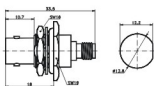

Flange Mount N Jack To SMA Jack

Part Number	GB Type	Remarks
N2SMA2202	N/SMA-KKF1	

Flange Mount N Jack To SMA Jack

N2SMA2204	N/SMA-KKF2	
-----------	------------	--

2. BNC TO SMA

Flange Mount BNC Jack To SMA Jack

BNC2SMA2201	BNC/SMA-KFK	
-------------	-------------	--

Bulkhead BNC Jack To SMA Jack

BNC2SMA2301	BNC/SMA-KYK	
-------------	-------------	--

BNC Jack To SMA Jack

BNC2SMA2101	BNC/SMA-KK	
-------------	------------	--