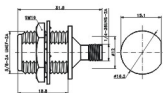

INTER SERIES ADAPTERS

1. N TO SMA

N Jack To SMA Plug

Part Number	GB Type	Remarks
N2SMA1101	N/SMA-KJ	

N Jack To SMA Jack

N2SMA2101	N/SMA-KK	
-----------	----------	--

Bulkhead N Jack To SMA Jack

N2SMA2301	N/SMA-KYK	
-----------	-----------	--