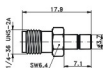

Part Number	GB Type	Remarks
SMA2SMB2101	SMA/SMB-KK	

SMA Jack To SMB Jack