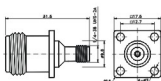

Flange Mount N Jack To SMA Jack

Part Number	GB Type	Remarks
N2SMA2202	N/SMA-KKF1	

Flange Mount N Jack To SMA Jack

N2SMA2204	N/SMA-KKF2	
-----------	------------	--

2. BNC TO SMA

Flange Mount BNC Jack To SMA Jack