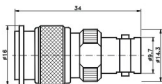

8. N TO BNC

N Jack (75Ω) To BNC Jack

NQ2BNC2101	N/BNC-75K/50K	
------------	---------------	--

9. BNC TO TNC

BNC Jack To TNC Plug

BNC2TNC1101	BNC/TNC-KJ	
-------------	------------	--

INTER SERIES ADAPTERS

10. 7/16 TO N